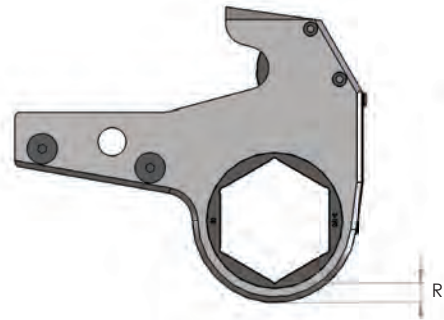

TWH-NRH | IMPERIAL HEXAGON AF SIZE RATCHET HEADS

Choice of standard imperial sizes

Easily fitted to TWH-N drive units

High grade steel construction

- ▶ Imperial hexagon ratchet heads suitable for across flat (AF sizes) from 1 1/16" to 6 7/8"
- ▶ Easily fitted to TWH-N drive units by simply withdrawing/inserting a single pin
- ▶ Low profile design and minimum nose radius allows for fitment in confined spaces
- ▶ Imperial hexagon reducer bushes and square drive conversion kits also available (see pages 91 and 92)
- ▶ Special design ratchet heads made to order