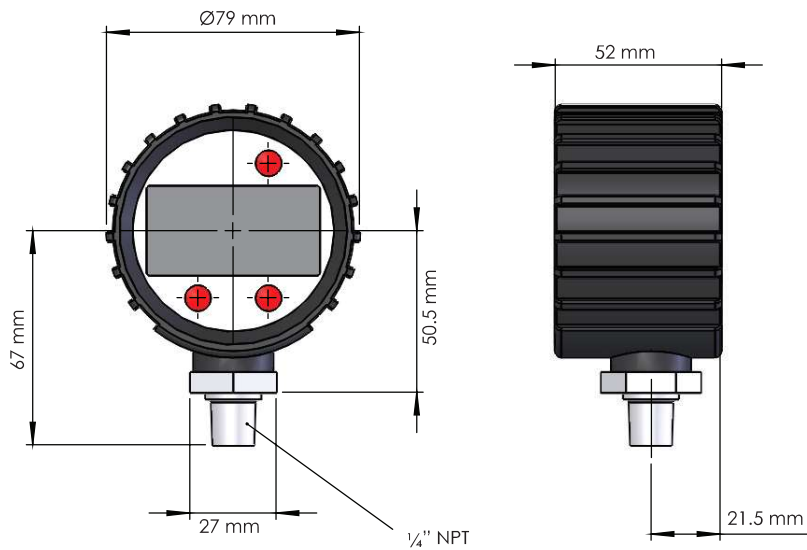

DIGITAL PRESSURE GAUGE

5 digit LCD display

Choice of pressure readings

0.5% full scale accuracy

- ▶ High quality, general purpose gauge to measure pressure up to 1000 bar (14503 psi)
- ▶ Displays readings in bar, psi, mpa and kg/cm²
- ▶ LCD display with 12 mm, 5 digit upper line pressure reading and 6 mm, 5 digit lower line unit reading
- ▶ Blue backlight allows for easy reading in poor visibility conditions
- ▶ Minimum 2000 hours battery life (3 VDC)
- ▶ Supplied with rubber enclosure to help protect against accidental impact
- ▶ Features include tare, min & max memory and IP65 weatherproof enclosure rating
- ▶ Compatible gauge mounting blocks are detailed on page 55

Model number	Gauge diameter (mm)	Pressure reading (bar)	Pressure reading (psi)	Pressure reading (mpa)	Pressure reading (kg/cm ²)	Inlet thread	Weight (kg)
HDG1	70	0-1000	0-14503	0-100	0-1019.7	1/4"-18 NPT	0.2